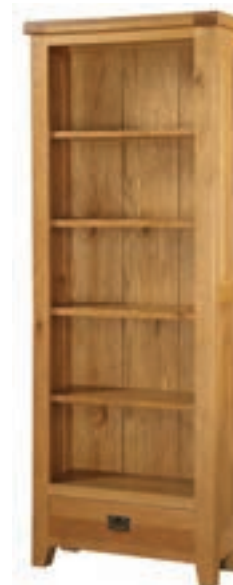

Acorn ■ Solid Oak ■ Light Oak ■ Assembled

Large Extending Dining Table (Requires assembly)
1800W + (500) x 1000D x 760H

Small Extending Dining Table (Requires assembly)
1300W + (500) x 900D x 760H

Chair
420W x 520D x 960H

Bookcase Small
900W x 360D x 1050H

Bookcase Large
750W x 300D x 1950H

TV Cabinet
1500W x 500D x 580H

TV Cabinet Corner
1040W x 500D x 700H

Sideboard Large 2 Doors & 6 Drawers
1400W x 450D x 860H

Sideboard 2 Doors & 2 Drawers
1000W x 450D x 860H