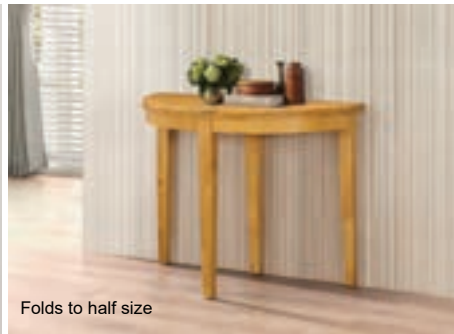

Natural

Mahogany

Oak

Lunar Extending Solid Rubberwood 900W Round Opened, 2 Chairs Oak, Natural, Mahogany

Folds to half size

Mahogany

Natural

Fairmont Solid Rubberwood 1500W x 900D x 740H (90mm Table Leg) 6 Chairs Natural Black PU Seat pads