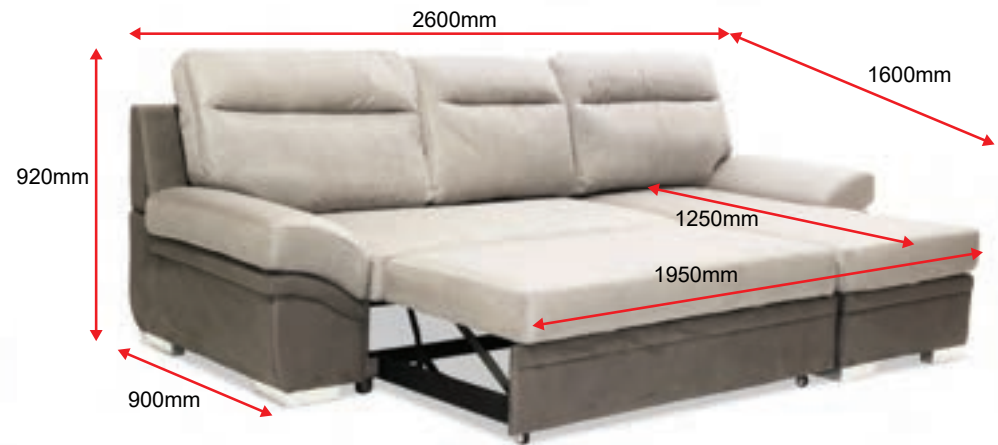

Jessica Sofa Bed Fabric - Light Grey Fabric Top & Dark Grey Fabric Base

Chaise can be fitted on the left or right.

2600W x 900D Sofa x (1600D Chaise) x 920H Sofa
1950W x 1250D x 920H Bed